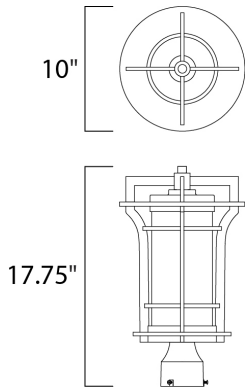

PRODUCT DESCRIPTION

MEASUREMENTS

DIMENSION : 10" L x 10" W x 17.75" H
 HANGING WEIGHT : 10.12 lb

LAMPING

INPUT VOLTAGE : 120V
 LUMENS : 800 Rated
 BULB : 1 x 9W LED E26 Medium , 9W Total
 BULB INCLUDED : (Included)
 DIMMABLE : Triac CL
 CRI : 90+ CRI
 COLOR_TEMP : 3000K

FINISHES OPTION

 Black Oxide

GLASS

Water Glass WG

MATERIAL

Die Cast Aluminum

RATINGS

cETLus
 Wet Location
 JA8 Bulb In