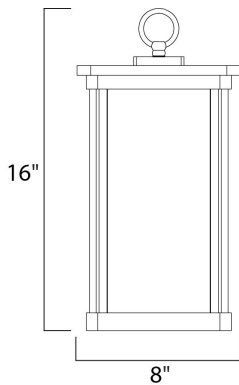

#### MEASUREMENTS

DIMENSION : 8" L x 8" W x 16" H  
 HANGING WEIGHT : 8.14 lb