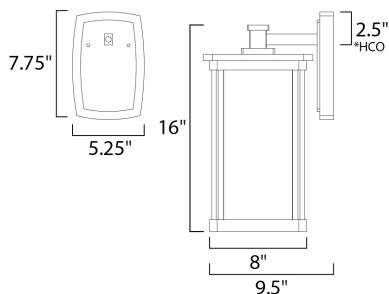

PRODUCT DESCRIPTION

*height from center of outlet to the top of the fixture

MEASUREMENTS

DIMENSION : 8" W x 16" H x 9.5" Ext
 BACK PLATE : 5.25" W x 7.75" H x 2.5" HCO
 HANGING WEIGHT : 5.72 lb

LAMPING

INPUT VOLTAGE : 120V
 LUMENS : 1,100 Rated
 BULB : 1 x 12W LED E26 Medium , 12W Total
 BULB INCLUDED : (Included)
 DIMMABLE : Triac CL
 CRI : 90+ CRI
 COLOR_TEMP : 3000K