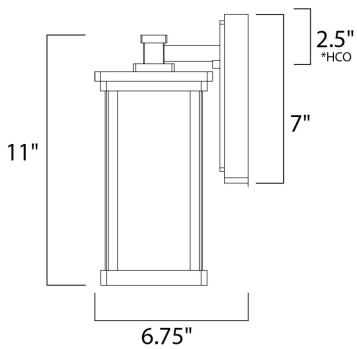

PRODUCT DESCRIPTION

*height from center of outlet to the top of the fixture

MEASUREMENTS

DIMENSION : 5.25" W x 11" H x 6.75" Ext
 BACK PLATE : 4.5" W x 7" H x 2.5" HCO
 HANGING WEIGHT : 2.86 lb

LAMPING

INPUT VOLTAGE : 120V
 LUMENS : 800 Rated
 BULB : 1 x 9W LED E26 Medium , 9W Total
 BULB INCLUDED : (Included)
 DIMMABLE : Triac CL
 CRI : 90+ CRI
 COLOR_TEMP : 3000K