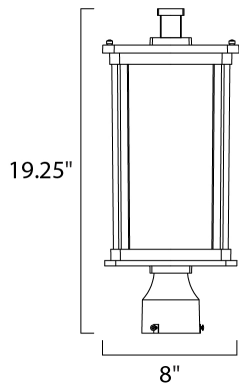

PRODUCT DESCRIPTION

MEASUREMENTS

DIMENSION : 8" L x 8" W x 19.25" H
 HANGING WEIGHT : 6.6 lb

LAMPING

INPUT VOLTAGE : 120V
 LUMENS : 1,100 Rated
 BULB : 1 x 12W LED E26 Medium , 12W Total
 BULB INCLUDED : (Included)
 DIMMABLE : Triac CL
 CRI : 90+ CRI
 COLOR_TEMP : 3000K