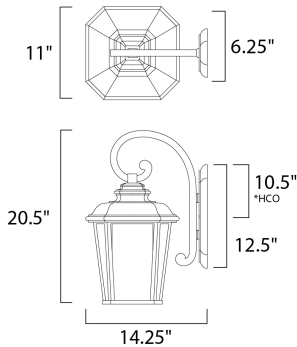

PRODUCT DESCRIPTION

MEASUREMENTS

DIMENSION : 11" W x 20.5" H x 14.25" Ext
BACK PLATE : 6.25" W x 12.5" H x 10.25" HCO
HANGING WEIGHT : 8.4 lb

LAMPING

INPUT VOLTAGE : 120V
LUMENS : 1,100 Rated
BULB : 1 x 12W LED E26 Medium , 12W Total
BULB INCLUDED : (Included)
DIMMABLE : Triac CL
CRI : 90+ CRI
COLOR_TEMP : 3000K

FINISHES OPTION

Black Oxide

GLASS

Weathered Frost WF

MATERIAL

Die Cast Aluminum

RATINGS

cETLus
Wet Location
JA8 Bulb In

ADDITIONAL

INCANDESCENT WATTS:
RATED LIFE 25000 Hours
OPERATING TEMPERATURE:
-20°C (-4°F), 40°C (104°F)

Always consult a qualified electrician before installing any lighting product.