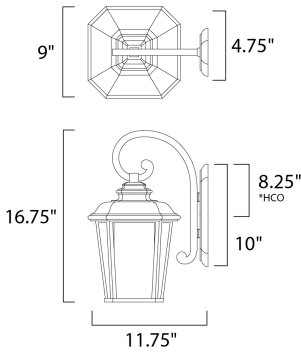

PRODUCT DESCRIPTION

MEASUREMENTS

DIMENSION : 9" W x 16.75" H x 11.75" Ext
BACK PLATE : 4.75" W x 10" H x 8.25" HCO
HANGING WEIGHT : 5.52 lb

LAMPING

INPUT VOLTAGE : 120V
LUMENS : 1,100 Rated
BULB : 1 x 12W LED E26 Medium , 12W Total
BULB INCLUDED : (Included)
DIMMABLE : Triac CL
CRI : 90+ CRI
COLOR_TEMP : 3000K

FINISHES OPTION

Black Oxide

GLASS

Weathered Frost WF

MATERIAL

Die Cast Aluminum

RATINGS

cETLus
Wet Location
JA8 Bulb In

ADDITIONAL

INCANDESCENT WATTS:
RATED LIFE 25000 Hours
OPERATING TEMPERATURE:
-20°C (-4°F), 40°C (104°F)

Always consult a qualified electrician before installing any lighting product.