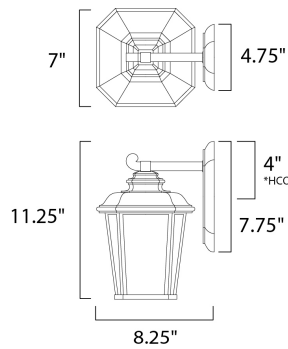

PRODUCT DESCRIPTION

MEASUREMENTS

DIMENSION : 7" W x 11.25" H x 8.25" Ext
BACK PLATE : 4.75" W x 7.75" H x 4" HCO
HANGING WEIGHT : 3.32 lb

LAMPING

INPUT VOLTAGE : 120V
LUMENS : 800 Rated
BULB : 1 x 9W LED E26 Medium , 9W Total
BULB INCLUDED : (Included)
DIMMABLE : Triac CL
CRI : 90+ CRI
COLOR_TEMP : 3000K

FINISHES OPTION

Black Oxide

GLASS

Weathered Frost WF

MATERIAL

Die Cast Aluminum

RATINGS

cETLus
Wet Location
JA8 Bulb In

ADDITIONAL

INCANDESCENT WATTS:
RATED LIFE 25000 Hours
OPERATING TEMPERATURE:
-20°C (-4°F), 40°C (104°F)

Always consult a qualified electrician before installing any lighting product.