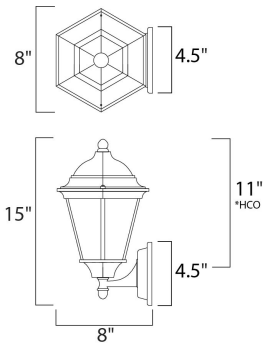

PRODUCT DESCRIPTION

MEASUREMENTS

DIMENSION : 8" W x 15" H x 8" Ext
BACK PLATE : 4.5" W x 4.5" H x 11" HCO
HANGING WEIGHT : 2.2 lb

LAMPING

INPUT VOLTAGE : 120V
LUMENS : 455 Rated
BULB : 1 x 9W LED E26 Medium , 9W Total
BULB INCLUDED : (Included)
DIMMABLE : Triac CL
CRI : 90+ CRI
COLOR_TEMP : 3000K

FINISHES OPTION

- Black
- Rust Patina

GLASS

Frosted FT

MATERIAL

Die Cast Aluminum

RATINGS

cETLus
Wet Location
JA8 Bulb In

ADDITIONAL

RATED LIFE 25000 Hours
OPERATING TEMPERATURE:
-20°C (-4°F), 40°C (104°F)

Always consult a qualified electrician before installing any lighting product.