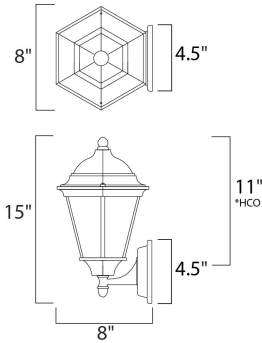

PRODUCT DESCRIPTION

MEASUREMENTS

DIMENSION : 8" W x 15" H x 8" Ext
BACK PLATE : 4.5" W x 4.5" H x 11" HCO
HANGING WEIGHT : 2.2 lb

LAMPING

INPUT VOLTAGE : 120V
LUMENS : 455 Rated
BULB : 1 x 9W LED E26 Medium , 9W Total
BULB INCLUDED : (Included)
DIMMABLE : Triac CL
CRI : 90+ CRI
COLOR_TEMP : 3000K

FINISHES OPTION

- Black
- Rust Patina

GLASS

Frosted FT

MATERIAL

Die Cast Aluminum

RATINGS

cETLus
Wet Location
JA8 Bulb In

ADDITIONAL

INCANDESCENT WATTS:
RATED LIFE 25000 Hours
OPERATING TEMPERATURE:
-20°C (-4°F), 40°C (104°F)

Always consult a qualified electrician before installing any lighting product.