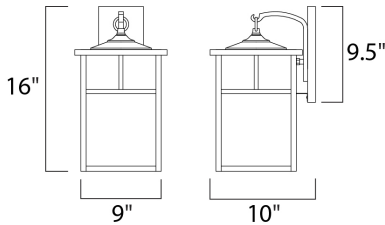

PRODUCT DESCRIPTION

MEASUREMENTS

DIMENSION : 9" W x 16" H x 10" Ext
 BACK PLATE : 6" W x 9.5" H x 4.75" HCO
 HANGING WEIGHT : 3.02 lb

LAMPING

INPUT VOLTAGE : 120V
 LUMENS : 900 Rated
 BULB : 1 x 12W LED E26 Medium , 12W Total
 BULB INCLUDED : (Included)
 DIMMABLE : Triac CL
 CRI : 90+ CRI
 COLOR_TEMP : 3000K