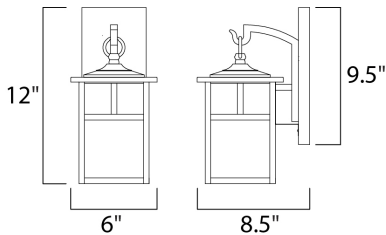

PRODUCT DESCRIPTION

MEASUREMENTS

DIMENSION : 6" W x 12" H x 8.5" Ext
 BACK PLATE : 4.5" W x 9.5" H x 2.5" HCO
 HANGING WEIGHT : 2.3 lb

LAMPING

INPUT VOLTAGE : 120V
 LUMENS : 800 Rated
 BULB : 1 x 9W LED E26 Medium , 9W Total
 BULB INCLUDED : (Included)
 DIMMABLE : Triac CL
 CRI : 90+ CRI
 COLOR_TEMP : 3000K