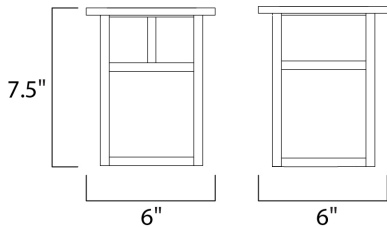

PRODUCT DESCRIPTION

MEASUREMENTS

DIMENSION : 6" W x 7.5" H x 6" Ext
 BACK PLATE : 5" W x 7.25" H x 3.5" HCO
 HANGING WEIGHT : 1.54 lb

LAMPING

INPUT VOLTAGE : 120V
 LUMENS : 800 Rated
 BULB : 1 x 9W LED E26 Medium , 9W Total
 BULB INCLUDED : (Included)
 DIMMABLE : Triac CL
 CRI : 90+ CRI
 COLOR_TEMP : 3000K