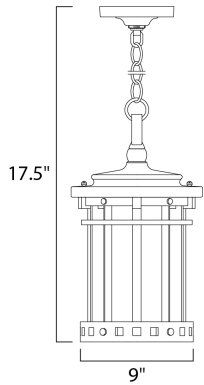

PRODUCT DESCRIPTION

MEASUREMENTS

DIMENSION : 9" L x 9" W x 17.5" H
 HANGING WEIGHT : 7.92 lb

LAMPING

INPUT VOLTAGE : 120V
 LUMENS : 800 Rated
 BULB : 1 x 9W LED E26 Medium , 9W Total
 BULB INCLUDED : (Included)
 DIMMABLE : Triac CL
 CRI : 90+ CRI
 COLOR_TEMP : 3000K