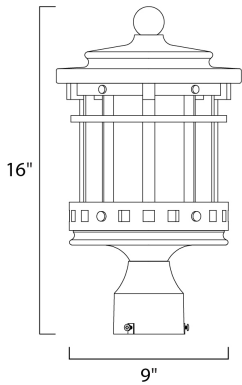

PRODUCT DESCRIPTION

MEASUREMENTS

DIMENSION : 9" L x 9" W x 16" H
 MAX OAH : 3.13" W x 3.5" H
 HANGING WEIGHT : 5.94 lb

LAMPING

INPUT VOLTAGE : 120V
 LUMENS : 800 Rated
 BULB : 1 x 9W LED E26 Medium , 9W Total
 BULB INCLUDED : (Included)
 DIMMABLE : Triac CL
 CRI : 90+ CRI
 COLOR_TEMP : 3000K

FINISHES OPTION

 Sienna

GLASS

Mocha MO

MATERIAL

Die Cast Aluminum

RATINGS

cETLus
 Wet Location
 JA8 Bulb In