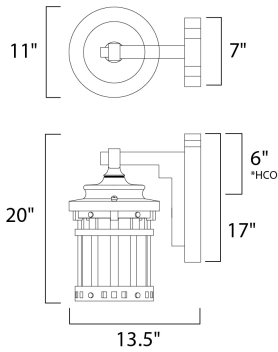

PRODUCT DESCRIPTION

MEASUREMENTS

DIMENSION : 11" W x 20" H x 13.5" Ext
BACK PLATE : 7" W x 17" H x 6" HCO
HANGING WEIGHT : 10.12 lb

LAMPING

INPUT VOLTAGE : 120V
LUMENS : 1,100 Rated
BULB : 1 x 12W LED E26 Medium , 12W Total
BULB INCLUDED : (Included)
DIMMABLE : Triac CL
CRI : 90+ CRI
COLOR_TEMP : 3000K

FINISHES OPTION

Sienna

GLASS

Mocha MO

MATERIAL

Die Cast Aluminum

RATINGS

cETLus
Wet Location
JA8 Bulb In

ADDITIONAL

INCANDESCENT WATTS:
RATED LIFE 25000 Hours
OPERATING TEMPERATURE:
-20°C (-4°F), 40°C (104°F)

Always consult a qualified electrician before installing any lighting product.