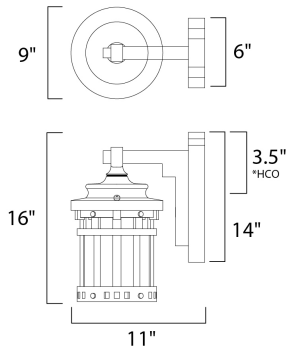

PRODUCT DESCRIPTION

MEASUREMENTS

DIMENSION : 9" W x 16" H x 11" Ext
BACK PLATE : 6" W x 14" H x 3.5" HCO
HANGING WEIGHT : 7.48 lb

LAMPING

INPUT VOLTAGE : 120V
LUMENS : 800 Rated
BULB : 1 x 9W LED E26 Medium , 9W Total
BULB INCLUDED : (Included)
DIMMABLE : Triac CL
CRI : 90+ CRI
COLOR_TEMP : 3000K

FINISHES OPTION

Sienna

GLASS

Mocha MO

MATERIAL

Die Cast Aluminum

RATINGS

cETLus
Wet Location
JA8 Bulb In

ADDITIONAL

INCANDESCENT WATTS:
RATED LIFE 25000 Hours
OPERATING TEMPERATURE:
-20°C (-4°F), 40°C (104°F)

Always consult a qualified electrician before installing any lighting product.