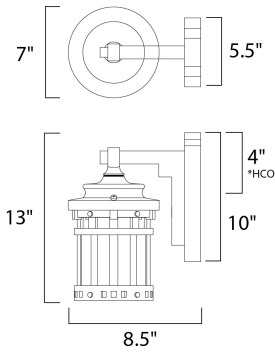

PRODUCT DESCRIPTION

*height from top of the fixture to the outlet

MEASUREMENTS

DIMENSION : 7" W x 13" H x 8.5" Ext
 BACK PLATE : 5.5" W x 10" H x 4" HCO
 HANGING WEIGHT : 4.29 lb

LAMPING

INPUT VOLTAGE : 120V
 LUMENS : 800 Rated
 BULB : 1 x 9W LED E26 Medium , 9W Total
 BULB INCLUDED : (Included)
 DIMMABLE : Triac CL
 CRI : 90+ CRI
 COLOR_TEMP : 3000K