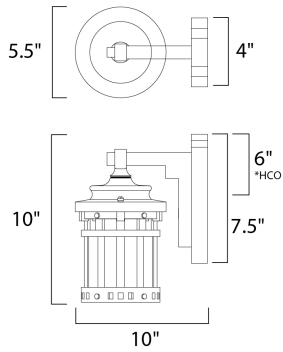

PRODUCT DESCRIPTION

MEASUREMENTS

DIMENSION : 5.5" W x 10" H x 8" Ext
BACK PLATE : 4" W x 7.5" H x 6" HCO
HANGING WEIGHT : 5.2 lb

LAMPING

INPUT VOLTAGE : 120V
LUMENS : 800 Rated
BULB : 1 x 9W LED E26 Medium , 9W Total
BULB INCLUDED : (Included)
DIMMABLE : Triac CL
CRI : 90+ CRI
COLOR_TEMP : 3000K

FINISHES OPTION

Sienna

GLASS

Mocha MO

MATERIAL

Die Cast Aluminum

RATINGS

cETLus
Wet Location
JA8 Bulb In

ADDITIONAL

INCANDESCENT WATTS:
RATED LIFE 25000 Hours
OPERATING TEMPERATURE:
-20°C (-4°F), 40°C (104°F)

Always consult a qualified electrician before installing any lighting product.