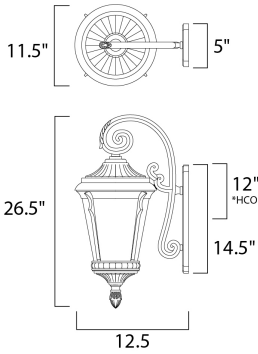

PRODUCT DESCRIPTION

MEASUREMENTS

DIMENSION : 11.5" W x 26.5" H x 15" Ext
BACK PLATE : 5" W x 14.5" H x 12" HCO
HANGING WEIGHT : 10.1 lb

LAMPING

INPUT VOLTAGE : 120V
LUMENS : 1,100 Rated
BULB : 1 x 12W LED E26 Medium , 12W Total
BULB INCLUDED : (Included)
DIMMABLE : Triac CL
CRI : 90+ CRI
COLOR_TEMP : 3000K

FINISHES OPTION

Espresso

GLASS

Latte LT

MATERIAL

Die Cast Aluminum

RATINGS

cULus
Wet Location
JA8 Bulb In

ADDITIONAL

INCANDESCENT WATTS:
RATED LIFE 25000 Hours
OPERATING TEMPERATURE:
-20°C (-4°F), 40°C (104°F)

Always consult a qualified electrician before installing any lighting product.