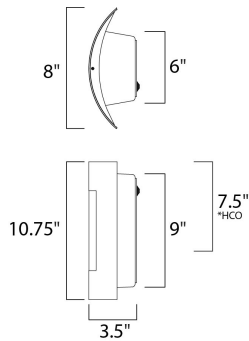

PRODUCT DESCRIPTION