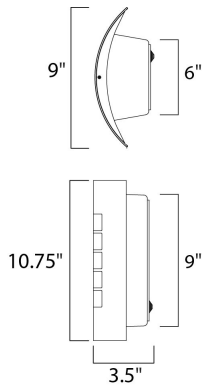

PRODUCT DESCRIPTION

MEASUREMENTS

DIMENSION : 9" W x 10.75" H x 3.5" Ext
 BACK PLATE : 6" W x 9" H x 7.5" HCO
 HANGING WEIGHT : 1.03 lb

LAMPING

INPUT VOLTAGE : 120V
 LUMENS : 900 Rated
 BULB : 1 x 9W LED E26 Medium , 9W Total
 BULB INCLUDED : (Included)
 DIMMABLE : Triac CL
 CRI : 90+ CRI
 COLOR_TEMP : 3000K
 LIGHTING_DIRECTION : Both