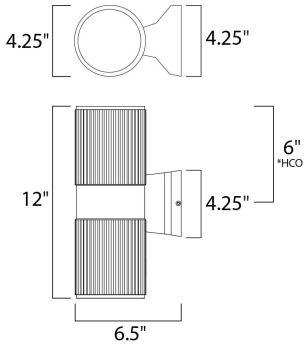

PRODUCT DESCRIPTION

Indirect exterior lighting not only provides illumination where you want it but also highlights the building structure for a beautiful architectural effect. Our collection of up and down lighting fixtures are available in both Architectural Bronze and Brushed Aluminum. They are also available in both Incandescent and LED. The fixtures are sealed with screw lenses that are water tight and allows, for the use of standard light bulbs.

MEASUREMENTS

DIMENSION : 4.25" W x 12" H x 6.5" Ext
BACK PLATE : 4.25" W x 4.25" H x 6" HCO
HANGING WEIGHT : 2.93 lb

LAMPING

INPUT VOLTAGE : 120V
LUMENS : 0 Rated
BULB : 2 x 75W Incandescent E26 Medium R30 , 150W Total
BULB INCLUDED : (Not Included)
DIMMABLE : Yes
LIGHTING_DIRECTION : Up/Dn

FINISHES OPTION

- Architectural Bronze
- Brushed Aluminum

MATERIAL

Aluminum

RATINGS

cETLus
Wet Location

ADDITIONAL

INSTALL UP/DOWN: All
OPERATING TEMPERATURE:
-20°C (-4°F), 40°C (104°F)

Always consult a qualified electrician before installing any lighting product.