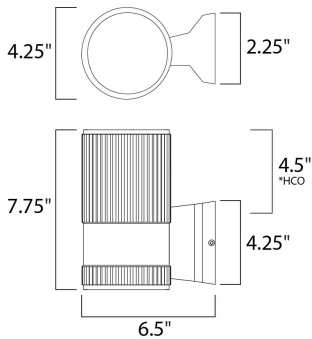

PRODUCT DESCRIPTION

Indirect exterior lighting not only provides illumination where you want it but also highlights the building structure for a beautiful architectural effect. Our collection of up and down lighting fixtures are available in both Architectural Bronze and Brushed Aluminum. They are also available in both Incandescent and LED. The fixtures are sealed with screw lenses that are water tight and allows, for the use of standard light bulbs.

MEASUREMENTS

- DIMENSION : 4.25" W x 7.75" H x 6.5" Ext
- BACK PLATE : 2.25" W x 4.25" H x 4.37" HCO
- HANGING WEIGHT : 2.09 lb

LAMPING

- LUMENS : 0 Rated
- BULB : 1 x 75W Incandescent R30 MB , 75W Total
- BULB INCLUDED : (Not Included)
- DIMMABLE :

FINISHES OPTION

- Architectural Bronze
- Brushed Aluminum

RATINGS

Wet Location
DARKSKY

ADDITIONAL

OPERATING TEMPERATURE:
-20°C (-4°F), 40°C (104°F)

Always consult a qualified electrician before installing any lighting product.