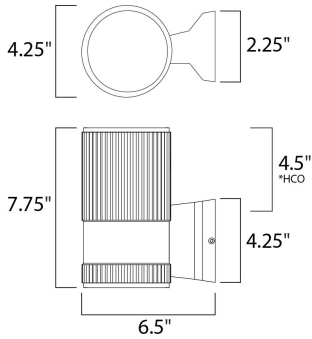

PRODUCT DESCRIPTION

Indirect exterior lighting not only provides illumination where you want it but also highlights the building structure for a beautiful architectural effect. Our collection of up and down lighting fixtures are available in both Architectural Bronze and Brushed Aluminum. They are also available in both Incandescent and LED. The fixtures are sealed with screw lenses that are water tight and allows, for the use of standard light bulbs.

MEASUREMENTS

DIMENSION : 4.25" W x 7.75" H x 6.5" Ext
BACK PLATE : 2.25" W x 4.25" H x 4.5" HCO
HANGING WEIGHT : 2.09 lb

LAMPING

LUMENS : 0 Rated
BULB : 1 x 75W Incandescent R30 MB , 75W Total
BULB INCLUDED : (Not Included)
DIMMABLE :

FINISHES OPTION

- Architectural Bronze
- Brushed Aluminum

RATINGS

Wet Location
DARKSKY

ADDITIONAL

OPERATING TEMPERATURE:
-20°C (-4°F), 40°C (104°F)

Always consult a qualified electrician before installing any lighting product.