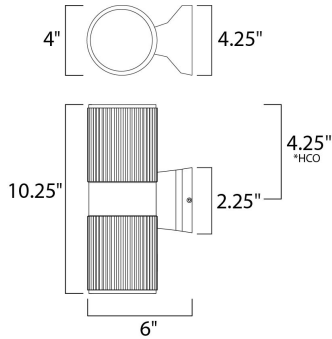

PRODUCT DESCRIPTION

Indirect exterior lighting not only provides illumination where you want it but also highlights the building structure for a beautiful architectural effect. Our collection of up and down lighting fixtures are available in both Architectural Bronze and Brushed Aluminum. They are also available in both Incandescent and LED. The fixtures are sealed with screw lenses that are water tight and allows, for the use of standard light bulbs.

MEASUREMENTS

DIMENSION : 4" W x 10.25" H x 6" Ext
BACK PLATE : 4.25" W x 2.25" H x 4.25" HCO
HANGING WEIGHT : 2.93 lb

LAMPING

INPUT VOLTAGE : 120V
LUMENS : 0 Rated
BULB : 2 x 50W Incandescent E26 Medium R20 , 100W Total
BULB INCLUDED : (Not Included)
DIMMABLE : Yes
LIGHTING_DIRECTION : Up/Dn

FINISHES OPTION

- Architectural Bronze
- Brushed Aluminum

MATERIAL

Aluminum

RATINGS

cETLus
Wet Location

ADDITIONAL

INSTALL UP/DOWN: All
OPERATING TEMPERATURE:
-20°C (-4°F), 40°C (104°F)

Always consult a qualified electrician before installing any lighting product.