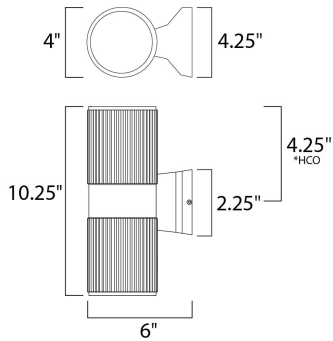

PRODUCT DESCRIPTION

Indirect exterior lighting not only provides illumination where you want it but also highlights the building structure for a beautiful architectural effect. Our collection of up and down lighting fixtures are available in both Architectural Bronze and Brushed Aluminum. They are also available in both Incandescent and LED. The fixtures are sealed with screw lenses that are water tight and allows, for the use of standard light bulbs.

MEASUREMENTS

DIMENSION : 4" W x 10.25" H x 6" Ext
BACK PLATE : 4.25" W x 2.25" H x 4.25" HCO
HANGING WEIGHT : 2.93 lb

LAMPING

INPUT VOLTAGE : 120V
LUMENS : 0 Rated
BULB : 2 x 50W Incandescent E26 Medium R20 , 100W Total
BULB INCLUDED : (Not Included)
DIMMABLE : Yes
LIGHTING_DIRECTION : Up/Dn

FINISHES OPTION

- Architectural Bronze
- Brushed Aluminum

MATERIAL

Aluminum

RATINGS

cETLus
Wet Location

ADDITIONAL

INSTALL UP/DOWN: All
OPERATING TEMPERATURE:
-20°C (-4°F), 40°C (104°F)

Always consult a qualified electrician before installing any lighting product.