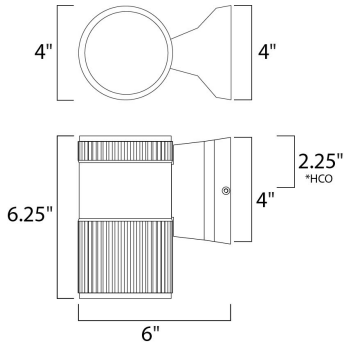

PRODUCT DESCRIPTION

Indirect exterior lighting not only provides illumination where you want it but also highlights the building structure for a beautiful architectural effect. Our collection of up and down lighting fixtures are available in both Architectural Bronze and Brushed Aluminum. They are also available in both Incandescent and LED. The fixtures are sealed with screw lenses that are water tight and allows, for the use of standard light bulbs.

MEASUREMENTS

DIMENSION : 4" W x 6.25" H x 6" Ext
BACK PLATE : 4" W x 4" H x 2.25" HCO
HANGING WEIGHT : 1.54 lb

LAMPING

LUMENS : 0 Rated
BULB : 1 x 50W Incandescent R20 MB , 50W Total
BULB INCLUDED : (Not Included)
DIMMABLE :

FINISHES OPTION

- Architectural Bronze
- Brushed Aluminum

RATINGS

Wet Location
DARKSKY

ADDITIONAL

OPERATING TEMPERATURE:
-20°C (-4°F), 40°C (104°F)

Always consult a qualified electrician before installing any lighting product.