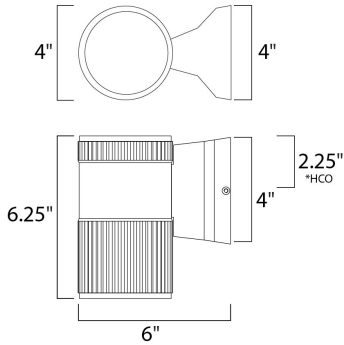

PRODUCT DESCRIPTION

Indirect exterior lighting not only provides illumination where you want it but also highlights the building structure for a beautiful architectural effect. Our collection of up and down lighting fixtures are available in both Architectural Bronze and Brushed Aluminum. They are also available in both Incandescent and LED. The fixtures are sealed with screw lenses that are water tight and allows, for the use of standard light bulbs.

MEASUREMENTS

DIMENSION : 4" W x 6.25" H x 6" Ext
BACK PLATE : 4" W x 4" H x 2.25" HCO
HANGING WEIGHT : 1.54 lb

LAMPING

LUMENS : 0 Rated
BULB : 1 x 50W Incandescent R20 MB , 50W Total
BULB INCLUDED : (Not Included)
DIMMABLE :

FINISHES OPTION

- Architectural Bronze
- Brushed Aluminum

GLASS

Clear and Frosted 93

RATINGS

Wet Location
DARKSKY

ADDITIONAL

OPERATING TEMPERATURE:
-20°C (-4°F), 40°C (104°F)

Always consult a qualified electrician before installing any lighting product.