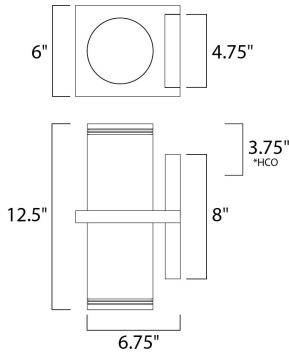

PRODUCT DESCRIPTION

Indirect exterior lighting not only provides illumination where you want it but also highlights the building structure for a beautiful architectural effect. Our collection of up and down lighting fixtures are available in both Architectural Bronze and Brushed Aluminum. They are also available in both Incandescent and LED. The fixtures are sealed with screw lenses that are water tight and allows, for the use of standard light bulbs.

MEASUREMENTS

DIMENSION : 6" W x 12.5" H x 6.75" Ext
BACK PLATE : 3.86" HCO
HANGING WEIGHT : 5.94 lb

LAMPING

LUMENS : 0 Rated
BULB : 2 x 75W Incandescent E26 Medium R30 , 75W Total
BULB INCLUDED : (Not Included)
DIMMABLE :
LIGHTING_DIRECTION : Up/Dn

FINISHES OPTION

- Architectural Bronze
- Brushed Aluminum

RATINGS

Wet Location

ADDITIONAL

INSTALL UP/DOWN: All
OPERATING TEMPERATURE:
-20°C (-4°F), 40°C (104°F)

Always consult a qualified electrician before installing any lighting product.