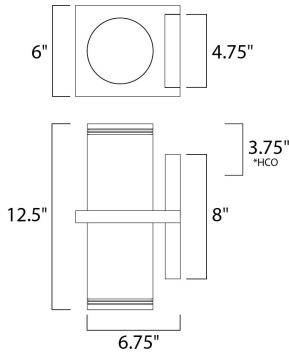

PRODUCT DESCRIPTION

Indirect exterior lighting not only provides illumination where you want it but also highlights the building structure for a beautiful architectural effect. Our collection of up and down lighting fixtures are available in both Architectural Bronze and Brushed Aluminum. They are also available in both Incandescent and LED. The fixtures are sealed with screw lenses that are water tight and allows, for the use of standard light bulbs.

MEASUREMENTS

DIMENSION : 6" W x 12.5" H x 6.75" Ext
BACK PLATE : 4.75" W x 8" H x 3.75" HCO
HANGING WEIGHT : 5.94 lb

LAMPING

LUMENS : 0 Rated
BULB : 2 x 75W Incandescent R30 MB , 75W Total
BULB INCLUDED : (Not Included)
DIMMABLE :
LIGHTING_DIRECTION : BOTH

FINISHES OPTION

- Architectural Bronze
- Brushed Aluminum

RATINGS

Wet Location

ADDITIONAL

OPERATING TEMPERATURE:
-20°C (-4°F), 40°C (104°F)

Always consult a qualified electrician before installing any lighting product.