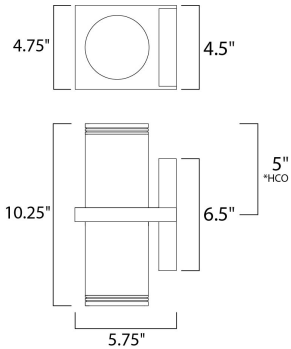

PRODUCT DESCRIPTION

Indirect exterior lighting not only provides illumination where you want it but also highlights the building structure for a beautiful architectural effect. Our collection of up and down lighting fixtures are available in both Architectural Bronze and Brushed Aluminum. They are also available in both Incandescent and LED. The fixtures are sealed with screw lenses that are water tight and allows, for the use of standard light bulbs.

MEASUREMENTS

DIMENSION : 4.75" W x 10.25" H x 5.75" Ext
BACK PLATE : 4.5" W x 6.5" H x 5" HCO
HANGING WEIGHT : 3.74 lb

LAMPING

LUMENS : 0 Rated
BULB : 2 x 50W Incandescent E26 Medium R20 , 100W Total
BULB INCLUDED : (Not Included)
DIMMABLE :
LIGHTING_DIRECTION : BOTH

FINISHES OPTION

- Architectural Bronze
- Brushed Aluminum

RATINGS

Wet Location

ADDITIONAL

OPERATING TEMPERATURE:
-20°C (-4°F), 40°C (104°F)

Always consult a qualified electrician before installing any lighting product.