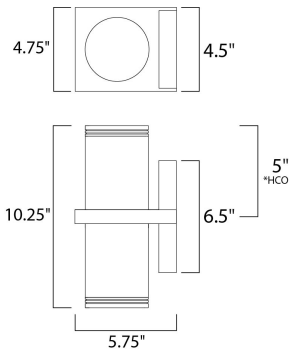

PRODUCT DESCRIPTION

Indirect exterior lighting not only provides illumination where you want it but also highlights the building structure for a beautiful architectural effect. Our collection of up and down lighting fixtures are available in both Architectural Bronze and Brushed Aluminum. They are also available in both Incandescent and LED. The fixtures are sealed with screw lenses that are water tight and allows, for the use of standard light bulbs.

MEASUREMENTS

DIMENSION : 4.75" W x 10.25" H x 5.75" Ext
BACK PLATE : 4.5" W x 6.5" H x 5" HCO
HANGING WEIGHT : 3.74 lb

LAMPING

LUMENS : 0 Rated
BULB : 2 x 50W Incandescent E26 Medium R20 , 100W Total
BULB INCLUDED : (Not Included)
DIMMABLE :
LIGHTING_DIRECTION : BOTH

FINISHES OPTION

- Architectural Bronze
- Brushed Aluminum

RATINGS

Wet Location

ADDITIONAL

INSTALL UP/DOWN: BOTH
OPERATING TEMPERATURE:
-20°C (-4°F), 40°C (104°F)

Always consult a qualified electrician before installing any lighting product.