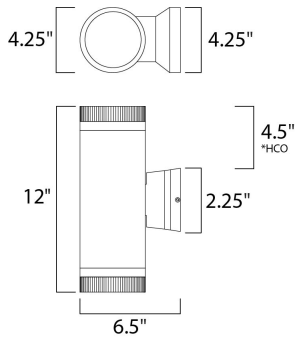

PRODUCT DESCRIPTION

Indirect exterior lighting not only provides illumination where you want it but also highlights the building structure for a beautiful architectural effect. Our collection of up and down lighting fixtures are available in both Architectural Bronze and Brushed Aluminum. They are also available in both Incandescent and LED. The fixtures are sealed with screw lenses that are water tight and allows, for the use of standard light bulbs.

MEASUREMENTS

DIMENSION : 4.25" W x 12" H x 6.5" Ext
BACK PLATE : 4.63" W x 4.63" H x 4.5" HCO
HANGING WEIGHT : 3.3 lb

LAMPING

INPUT VOLTAGE : 120V
LUMENS : 0 Rated
BULB : 2 x 50W Incandescent E26 Medium R20 , 100W Total
BULB INCLUDED : (Not Included)
DIMMABLE : Yes
LIGHTING_DIRECTION : Up/Dn

FINISHES OPTION

- Architectural Bronze
- Brushed Aluminum

MATERIAL

Aluminum

RATINGS

cETLus
Wet Location

ADDITIONAL

INSTALL UP/DOWN: All
OPERATING TEMPERATURE:
-20°C (-4°F), 40°C (104°F)

Always consult a qualified electrician before installing any lighting product.