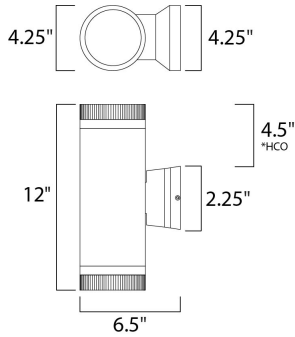

PRODUCT DESCRIPTION

Indirect exterior lighting not only provides illumination where you want it but also highlights the building structure for a beautiful architectural effect. Our collection of up and down lighting fixtures are available in both Architectural Bronze and Brushed Aluminum. They are also available in both Incandescent and LED. The fixtures are sealed with screw lenses that are water tight and allows, for the use of standard light bulbs.

MEASUREMENTS

DIMENSION : 4.25" W x 12" H x 6.5" Ext
BACK PLATE : 4.63" W x 4.63" H x 4.5" HCO
HANGING WEIGHT : 3.3 lb

LAMPING

INPUT VOLTAGE : 120V
LUMENS : 0 Rated
BULB : 2 x 50W Incandescent E26 Medium R20 , 100W Total
BULB INCLUDED : (Not Included)
DIMMABLE : Yes
LIGHTING_DIRECTION : Up/Dn

FINISHES OPTION

- Architectural Bronze
- Brushed Aluminum

MATERIAL

Aluminum

RATINGS

cETLus
Wet Location

ADDITIONAL

INSTALL UP/DOWN: All
OPERATING TEMPERATURE:
-20°C (-4°F), 40°C (104°F)

Always consult a qualified electrician before installing any lighting product.