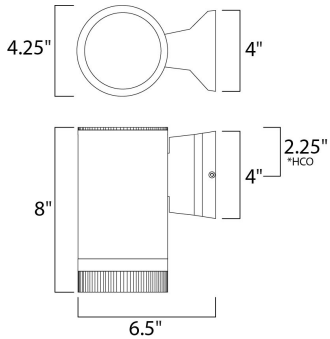

PRODUCT DESCRIPTION

Indirect exterior lighting not only provides illumination where you want it but also highlights the building structure for a beautiful architectural effect. Our collection of up and down lighting fixtures are available in both Architectural Bronze and Brushed Aluminum. They are also available in both Incandescent and LED. The fixtures are sealed with screw lenses that are water tight and allows, for the use of standard light bulbs.

MEASUREMENTS

DIMENSION : 4.25" W x 8" H x 6.5" Ext
BACK PLATE : 4" W x 4" H x 2.25" HCO
HANGING WEIGHT : 2.57 lb

LAMPING

INPUT VOLTAGE : 120V
LUMENS : 0 Rated
BULB : 1 x 50W Incandescent E26 Medium R20 , 50W Total
BULB INCLUDED : (Not Included)
DIMMABLE : Yes

FINISHES OPTION

- Architectural Bronze
- Brushed Aluminum

MATERIAL

Aluminum

RATINGS

cETLus
Wet Location

ADDITIONAL

INSTALL UP/DOWN: Down
OPERATING TEMPERATURE:
-20°C (-4°F), 40°C (104°F)

Always consult a qualified electrician before installing any lighting product.