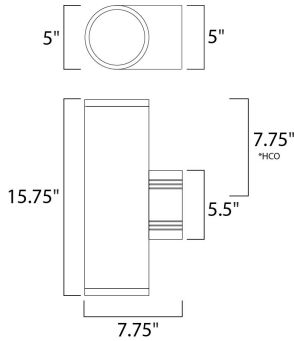

PRODUCT DESCRIPTION

Indirect exterior lighting not only provides illumination where you want it but also highlights the building structure for a beautiful architectural effect. Our collection of up and down lighting fixtures are available in both Architectural Bronze and Brushed Aluminum. They are also available in both Incandescent and LED. The fixtures are sealed with screw lenses that are water tight and allows, for the use of standard light bulbs.

MEASUREMENTS

DIMENSION : 5" W x 15.75" H x 7.75" Ext
BACK PLATE : 5" W x 5.5" H x 7.75" HCO
HANGING WEIGHT : 5.5 lb

LAMPING

INPUT VOLTAGE : 120V
LUMENS : 0 Rated
BULB : 2 x 75W Incandescent E26 Medium R30 , 150W Total
BULB INCLUDED : (Not Included)
DIMMABLE : Yes
LIGHTING_DIRECTION : Up/Dn

FINISHES OPTION

- Architectural Bronze
- Brushed Aluminum

MATERIAL

Aluminum

RATINGS

cETLus
Wet Location

ADDITIONAL

INSTALL UP/DOWN: All
OPERATING TEMPERATURE:
-20°C (-4°F), 40°C (104°F)

Always consult a qualified electrician before installing any lighting product.