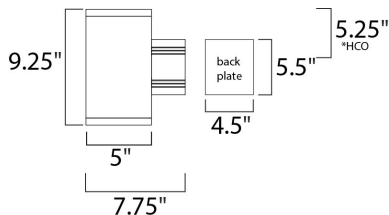

PRODUCT DESCRIPTION

Indirect exterior lighting not only provides illumination where you want it but also highlights the building structure for a beautiful architectural effect. Our collection of up and down lighting fixtures are available in both Architectural Bronze and Brushed Aluminum. They are also available in both Incandescent and LED. The fixtures are sealed with screw lenses that are water tight and allows, for the use of standard light bulbs.

MEASUREMENTS

DIMENSION : 5" W x 9.25" H x 7.75" Ext
BACK PLATE : 4.5" W x 5.5" H x 5.2" HCO
HANGING WEIGHT : 3.99 lb

LAMPING

INPUT VOLTAGE : 120V
LUMENS : 0 Rated
BULB : 1 x 75W Incandescent E26 Medium R30 , 75W Total
BULB INCLUDED : (Not Included)
DIMMABLE : Yes

FINISHES OPTION

- Architectural Bronze
- Brushed Aluminum

MATERIAL

Aluminum

RATINGS

cETLus
Wet Location
DARKSKY

ADDITIONAL

INSTALL UP/DOWN: All
OPERATING TEMPERATURE:
-20°C (-4°F), 40°C (104°F)

Always consult a qualified electrician before installing any lighting product.