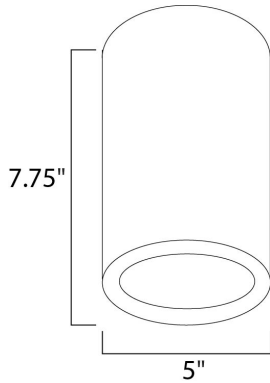

**MEASUREMENTS**

DIMENSION : 5" W x 7.75" H x 5" Ext  
 HANGING WEIGHT : 1.76 lb

**LAMPING**

LUMENS : 0 Rated  
 BULB : 1 x 75W Incandescent R30 MB , 75W Total  
 BULB INCLUDED : (Not Included)  
 DIMMABLE :