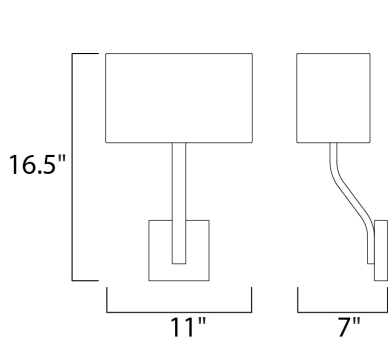

**MEASUREMENTS**

DIMENSION : 11" W x 16.5" H x 7" Ext  
 MAX OAH : 4.5" W x 4.5" H  
 HANGING WEIGHT : 2.29 lb

**LAMPING**

INPUT VOLTAGE : 120V  
 LUMENS : 800 Rated  
 BULB : 1 x 9W LED LED , 0W Total  
 BULB INCLUDED : (Included)  
 DIMMABLE : Electronic Low Voltage (ELV)  
 CRI : 90+ CRI  
 COLOR\_TEMP : 3000K