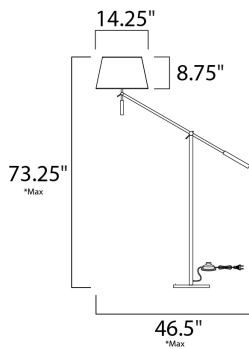

FINISHES OPTION

MATERIAL

Steel + Fabric Shade

RATINGS

cETLus
Dry Location
JA8 Bulb In

ADDITIONAL

ADJUSTABLE
OPERATING TEMPERATURE:
-20°C (-4°F), 40°C (104°F)

*max overall height

MEASUREMENTS

DIMENSION : 46.5" L x 14.25" W x 48" H
MAX OAH : 73.25" OAH x 9.8" W
HANGING WEIGHT : 15.87 lb

LAMPING

INPUT VOLTAGE : 120V
LUMENS : 1,120 Rated
BULB : 1 x 16W LED E26 Medium , 16W Total
BULB INCLUDED : (Included)
DIMMABLE : Electronic Low Voltage (ELV)
CRI : 90+ CRI
COLOR_TEMP : 3000K