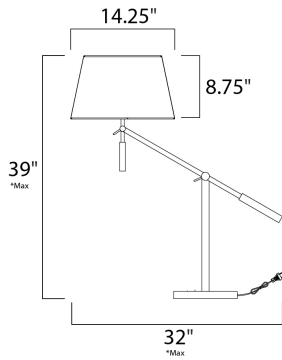

\*max overall height

**MEASUREMENTS**

DIMENSION : 32" L x 14.25" W x 28" H  
 MAX OAH : 39" OAH x 8.6" W  
 HANGING WEIGHT : 14.55 lb

**LAMPING**

INPUT VOLTAGE : 120V  
 LUMENS : 1,120 Rated  
 BULB : 1 x 16W LED E26 Medium , 16W Total  
 BULB INCLUDED : (Included)  
 DIMMABLE : Electronic Low Voltage (ELV)  
 CRI : 90+ CRI  
 COLOR\_TEMP : 3000K