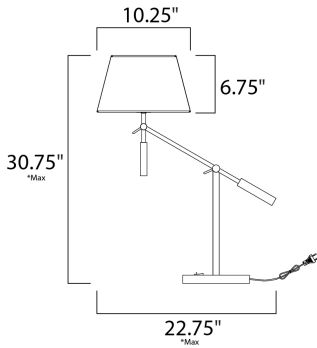

\*max overall height

**MEASUREMENTS**

DIMENSION : 22.75" L x 10.25" W x 19.75" H  
 MAX OAH : 30.75" OAH  
 HANGING WEIGHT : 11.02 lb

**LAMPING**

INPUT VOLTAGE : 120V  
 LUMENS : 600 Rated  
 BULB : 1 x 9W LED GU24 (Included), 9W Total  
 DIMMABLE : Electronic Low Voltage (ELV)  
 CRI : 90+ CRI  
 COLOR\_TEMP : 3000K