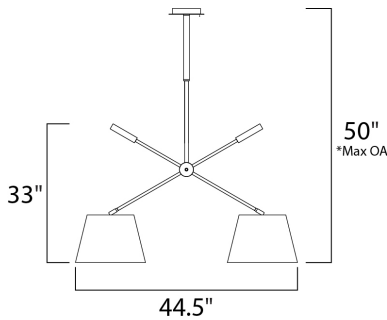

*max overall height

MEASUREMENTS

DIMENSION : 44.5" L x 13.75" W x 33" H
 MAX OAH : 50" OAH
 HANGING WEIGHT : 8.82 lb

LAMPING

INPUT VOLTAGE : 120V
 LUMENS : 2,240 Rated
 BULB : 2 x 16W LED E26 Medium , 32W Total
 BULB INCLUDED : (Included)
 DIMMABLE : Electronic Low Voltage (ELV)
 CRI : 90+ CRI
 COLOR_TEMP : 3000K