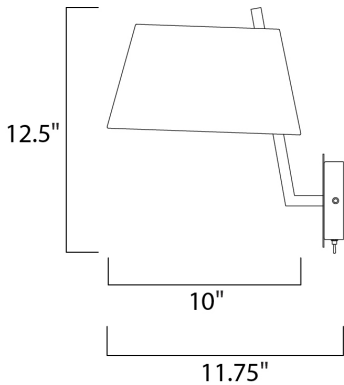

**MEASUREMENTS**

DIMENSION : 10" W x 12.5" H x 11.75" Ext  
 HANGING WEIGHT : 1.32 lb

**LAMPING**

INPUT VOLTAGE : 120V  
 LUMENS : 600 Rated  
 BULB : 1 x 9W LED LED , 9W Total  
 BULB INCLUDED : (Included)  
 DIMMABLE : Electronic Low Voltage (ELV)  
 CRI : 90+ CRI  
 COLOR\_TEMP : 3000K