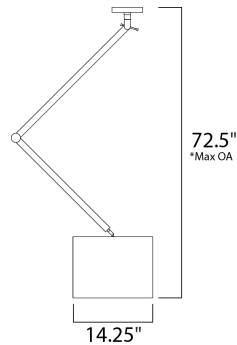

\*max overall height

**MEASUREMENTS**

DIMENSION : 63" L x 14.25" W x 35.5" H  
 MAX OAH : 72.5" OAH  
 HANGING WEIGHT : 7.28 lb

**LAMPING**

INPUT VOLTAGE : 120V  
 LUMENS : 1,120 Rated  
 BULB : 1 x 16W LED E26 Medium , 16W Total  
 BULB INCLUDED : (Included)  
 DIMMABLE : Electronic Low Voltage (ELV)  
 CRI : 90+ CRI  
 COLOR\_TEMP : 3000K