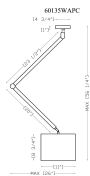

MEASUREMENTS

DIMENSION : 26" L x 11" W x 24.5" H
 MAX OAH : 56.25" OAH
 HANGING WEIGHT : 4.85 lb

LAMPING

INPUT VOLTAGE : 120V
 LUMENS : 1,120 Rated
 BULB : 1 x 16W LED E26 Medium , 16W Total
 BULB INCLUDED : (Included)
 DIMMABLE : Electronic Low Voltage (ELV)
 CRI : 90+ CRI
 COLOR_TEMP : 3000K