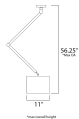

MEASUREMENTS

DIMENSION : 26" L x 11" W x 24.5" H
 MAX OAH : 56.25" OAH
 HANGING WEIGHT : 4.85 lb

LAMPING

INPUT VOLTAGE : 120V
 LUMENS : 1,120 Rated
 BULB : 1 x 16W LED E26 Medium , 16W Total
 BULB INCLUDED : (Included)
 DIMMABLE : Electronic Low Voltage (ELV)
 CRI : 90+ CRI
 COLOR_TEMP : 3000K