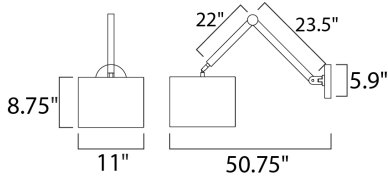

MEASUREMENTS

DIMENSION : 11" W x 8.75" H x 50.75" Ext
 MAX OAH : 32.75" OAH x 5.9" W
 HANGING WEIGHT : 5.29 lb

LAMPING

INPUT VOLTAGE : 120V
 LUMENS : 1,120 Rated
 BULB : 1 x 16W LED E26 Medium , 16W Total
 BULB INCLUDED : (Included)
 DIMMABLE : Electronic Low Voltage (ELV)
 CRI : 90+ CRI
 COLOR_TEMP : 3000K