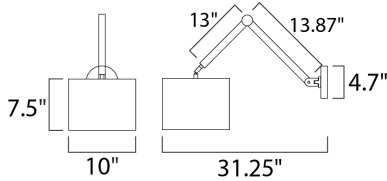

MEASUREMENTS

DIMENSION : 10" W x 7.5" H x 30.25" Ext
 MAX OAH : 20.5" OAH x 4.7" W
 HANGING WEIGHT : 3.75 lb

LAMPING

INPUT VOLTAGE : 120V
 LUMENS : 1,120 Rated
 BULB : 1 x 16W LED E26 Medium , 16W Total
 BULB INCLUDED : (Included)
 DIMMABLE : Electronic Low Voltage (ELV)
 CRI : 90+ CRI
 COLOR_TEMP : 3000K