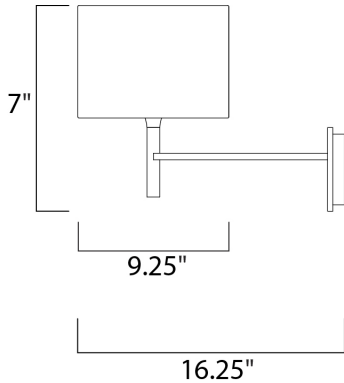

MEASUREMENTS

DIMENSION : 12.5" W x 17.25" H x 17" Ext
 MAX OAH : 4.8" W
 HANGING WEIGHT : 2.43 lb

LAMPING

INPUT VOLTAGE : 120V
 LUMENS : 600 Rated
 BULB : 1 x 9W LED GU24 , 9W Total
 BULB INCLUDED : (Included)
 DIMMABLE : Electronic Low Voltage (ELV)
 CRI : 90+ CRI
 COLOR_TEMP : 3000K